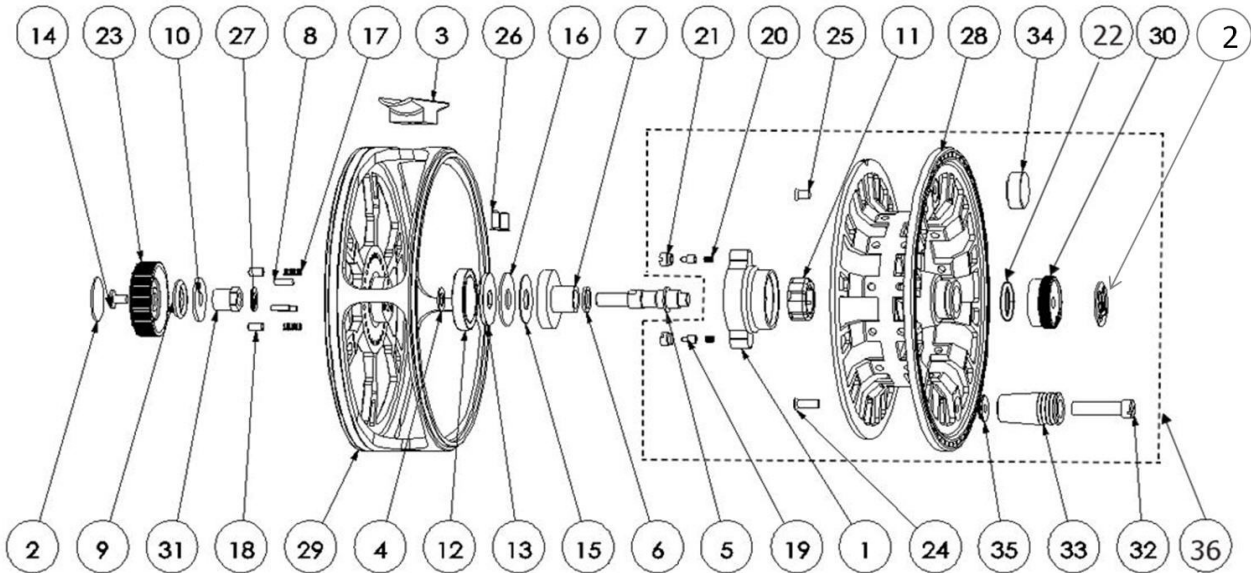

PARTS LIST FOR HARDY ULTRALITE MA DD 8000 / 10000

#	DESCRIPTION	QTY	PART NO.		HARDY STYLE NO.	
			8000	10000	8000	10000
1	Clutch Retaining Nut	1	1329027		HEUD050SP01	
2	Badge	2	1329272		HREUN005SP9	
3	Reelback	1	1389571		N/A	
4	Spindle Washer 1T	1	1366076		N/A	
5	Spindle	1	1389572		N/A	
6	Drag Washer Small	1	1329249		HREUN005SP22	
7	Clutch Body	1	1329250		HREUN005SP23	
8	Push Pin	3	1329259		HREUN005SP31	
9	O-Ring	1	1329263		HREUN005SP35	
10	Push Pin Plate	1	1389573		N/A	
11	One-Way Clutch	1	1329242		HREUN005SP16	
12	Ball Bearing	1	1329255		HREUN005SP28	
13	Key Washer	1	1329253		HREUN005SP26	
14	Stop Screw	1	1389574		N/A	
15	Drag Washer Large 1	1	1329251		HREUN005SP24	
16	Drag Washer Large 2	1	1329252		HREUN005SP25	
17	Drag Click Spring	2	1329256		HREUN005SP29	
18	Drag Click Pin	2	1329258		HREUN005SP30	
19	Spool Click Pin	2	1329245		HREUN005SP19	
20	Spool Click Spring	2	1329244		HREUN005SP18	
21	Spool Click Nut	2	1329247		HREUN005SP20	
22	Latch O-Ring	1	1329024		HEUD010SP09	
23	Regulator Knob	1	1389575		N/A	
24	Handle Screw	1	1329236		HREUN005SP10	
25	Balance Screw	1	1329241		HREUN005SP15	
26	Reelback Screw	2	1329026		HEUD010SP11	
27	Spindle Washer 0.5T	1	1329254		HREUN005SP27	
28	Spool	1	1389576	1389620	N/A	
29	Frame	1	1389577	1389622	N/A	
30	Latch Nut	1	1389578		N/A	
31	Spindle Locknut	1	1389579		N/A	
32	Handle Wire	1	1389580		N/A	
33	Handle Knob	1	1389581		N/A	
34	Counter Balance	1	1389582		N/A	
35	Handle Cup	1	1389583		N/A	
36	Spare Spool	1	1371074	1371075	N/A	N/A

Reel Part Numbers: ULTRALITE MA DD 8000: 1371069, MA DD 10000: 1371070

25 00

Drawn: 15-April-2015

Drawing Version: 34-13208-00